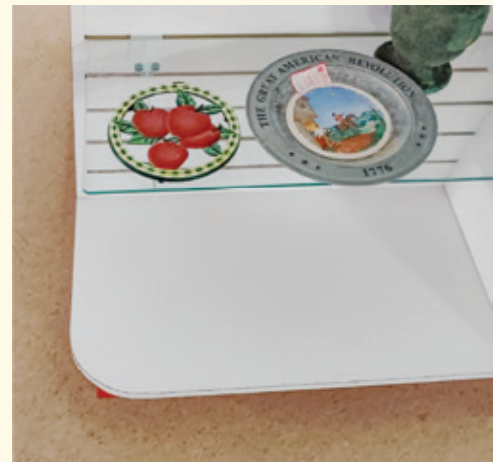

SLATWALL PINWHEEL UNITS

Replacement Bases & Tempered Glass

**Give your Existing Units a Fresh New Look
with New Glass and Replacement Bases**

Replacement bases feature
smooth corners for safety

Replacement tempered
glass features dime-
radius corners on the
two front facing edges