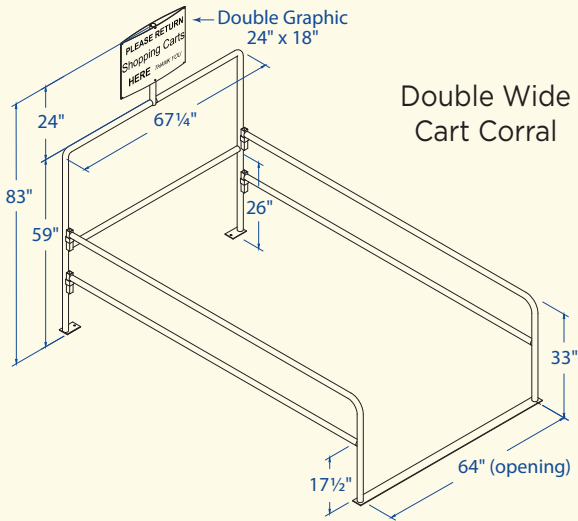

CART RETURN CORRALS

Double Wide
Cart Corral

Single Wide
Cart Corral

Rail Detail

Call now for pricing and availability!
813.962.8890

P.O. Box 271893, Tampa, FL 33688
email: info@SLfixtures.com
813.962.8890 • fax: 813.962.8891
cell: 813-765-6640
www.SandraLeppert.com