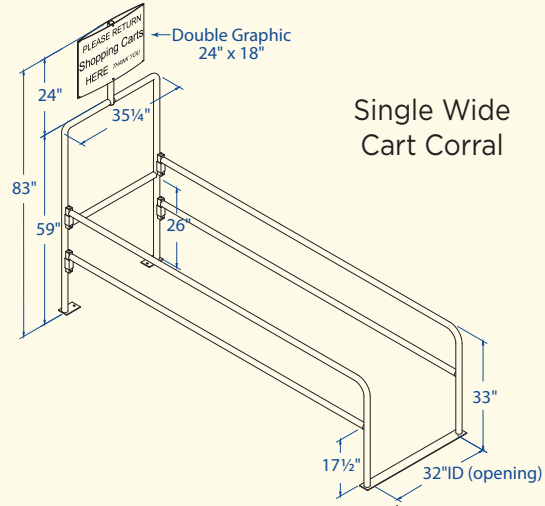

CART RETURN CORRALS

Double Wide
Cart Corral

Single Wide
Cart Corral

Rail Detail

Call now for pricing and availability!
813.962.8890

P.O. Box 271893, Tampa, FL 33688
email: info@SLfixtures.com
813.962.8890 • fax: 813.962.8891
cell: 813-765-6640
www.SandraLeppert.com