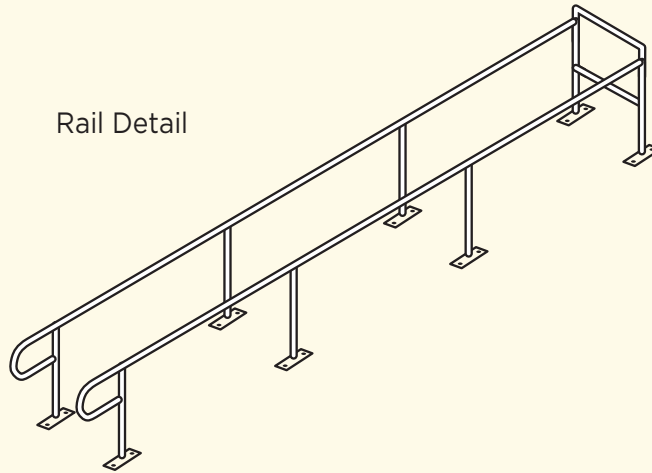

CART RETURN CORRALS

Double Wide
Cart Corral

Single Wide
Cart Corral

Rail Detail

Call now for pricing and availability!
813.962.8890

P.O. Box 271893, Tampa, FL 33688
email: info@SLfixtures.com
813.962.8890 • fax: 813.962.8891
cell: 813-765-6640
www.SandraLeppert.com