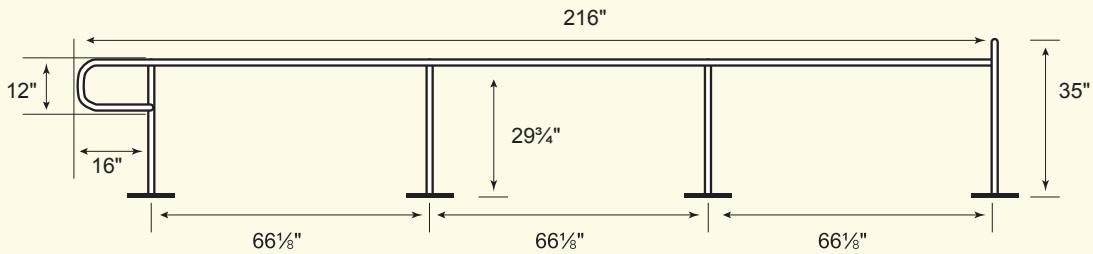

CART RETURN CORRALS

Double Wide
Cart Corral

Single Wide
Cart Corral

Rail Detail

Call now for pricing and availability!
813.962.8890

P.O. Box 271893, Tampa, FL 33688
email: info@SLfixtures.com
813.962.8890 • fax: 813.962.8891
cell: 813-765-6640
www.SandraLeppert.com