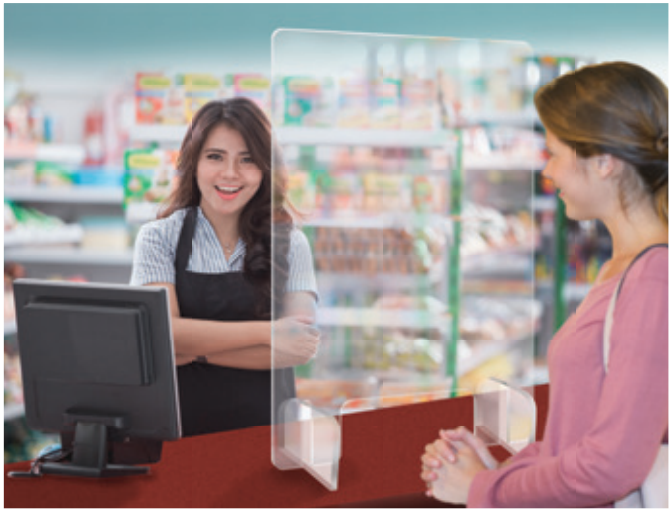

Safe-T-Shield

Creating a safe and sanitary barrier for your customers and employees

Our Free-Standing Protective Shield helps to separate your staff and customers with a simple and effective divider. Perfect for those situations where maintaining a minimum distance between people is not possible.

Be Safe Helps to prevent spread of germs and viruses.

Easy to Clean Easy to wipe down and sanitize with a plastic cleaner, or soap and water on both sides.

Modular Design Quick & easy to install, accommodates almost any space.