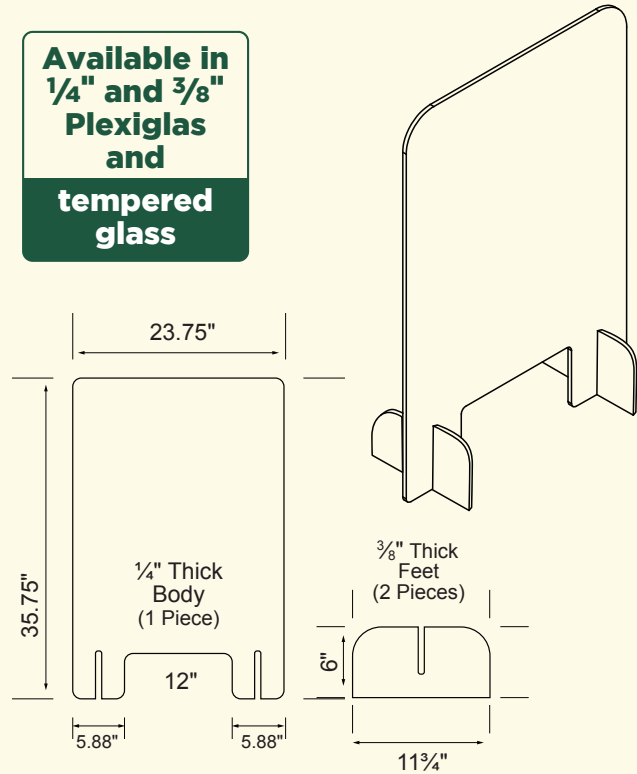

Be Safe Helps to prevent spread of germs and viruses.

Easy to Clean Easy to wipe down and sanitize with a plastic cleaner, or soap and water on both sides.

Modular Design Quick & easy to install, accommodates almost any space.

Safe-T-Shield Easy installation, Freestanding panel fits into slotted base

Custom Sizes Available

Call now for pricing and availability!
813.962.8890

Available in
1/4" and 3/8"
Plexiglas
and
tempered
glass

Mounting Option
Safe-T-Shield block mount
attaches to counter with
industrial Velcro®